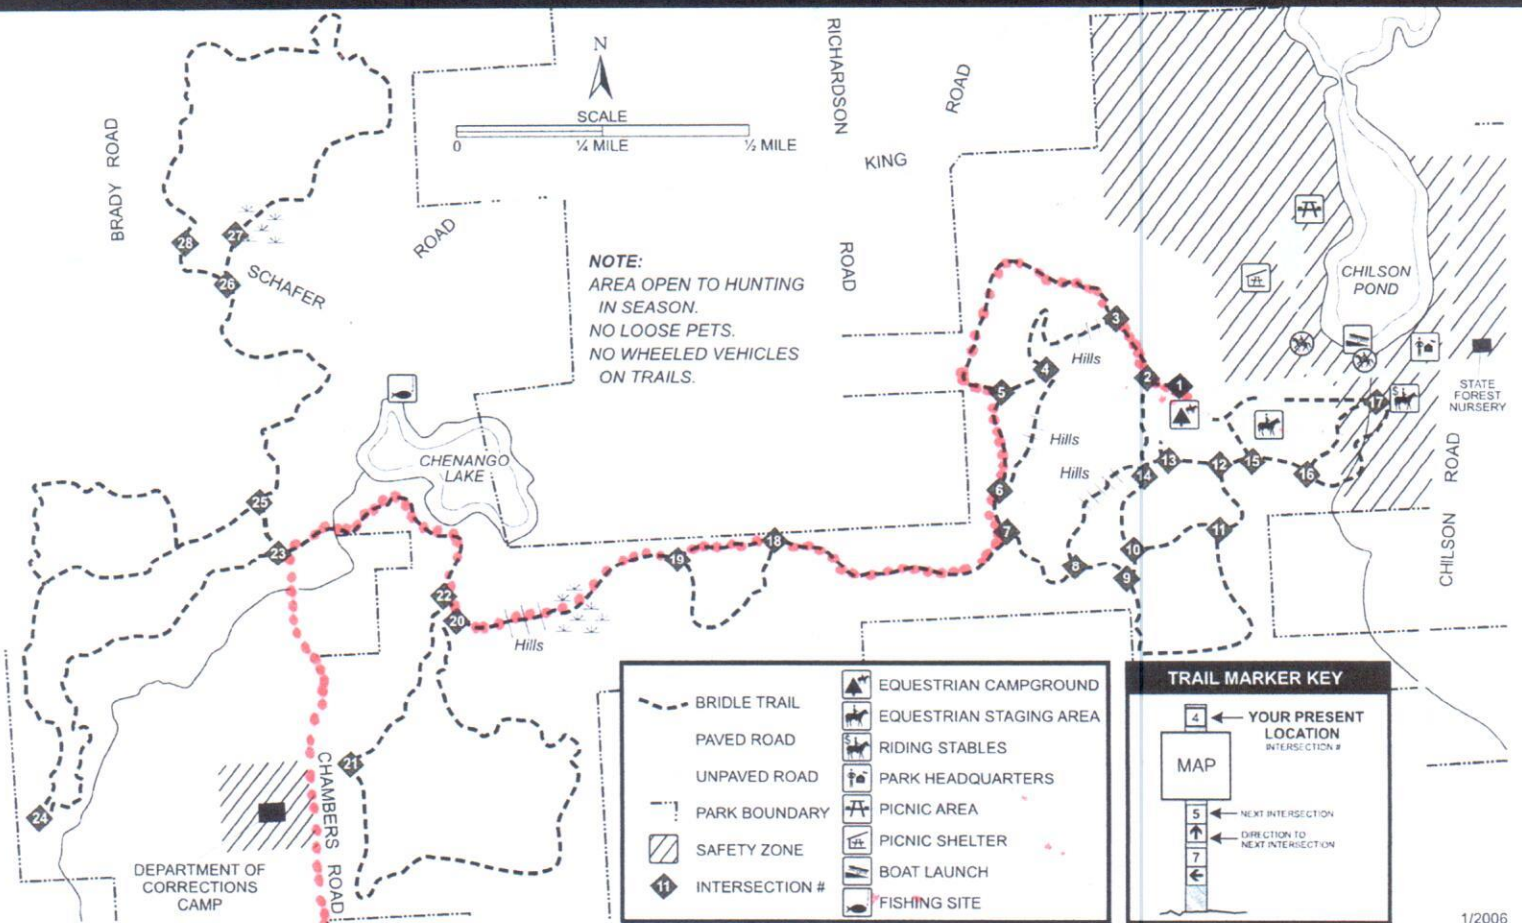

Brighton Bridle Trails

Great Lakes, Great Times, Great Outdoors

www.michigan.gov/dnr

Follow LAKELANDS MAP

N↑

LAKELANDS TRAIL

BETWEEN BRIGHTON AND
PINCKNEY REC AREAS

(Map is not to scale)

EQUESTRIAN (BRIDLE) TRAILS

PINCKNEY STATE RECREATION AREA

TRAIL MARKER KEY

4 ← YOUR PRESENT LOCATION INTERSECTION #

MAP

5 ← NEXT INTERSECTION

↑ ← DIRECTION TO NEXT INTERSECTION

1/2 MILE

WARNING: area open to hunting in season

UNPAVED ROAD	WETLANDS
BRIDLE TRAIL (ONLY)	PARKING
PAVED ROAD	NO WHEELED VEHICLES
PARK BOUNDARY	NO LOOSE PETS
INTERSECTION #	