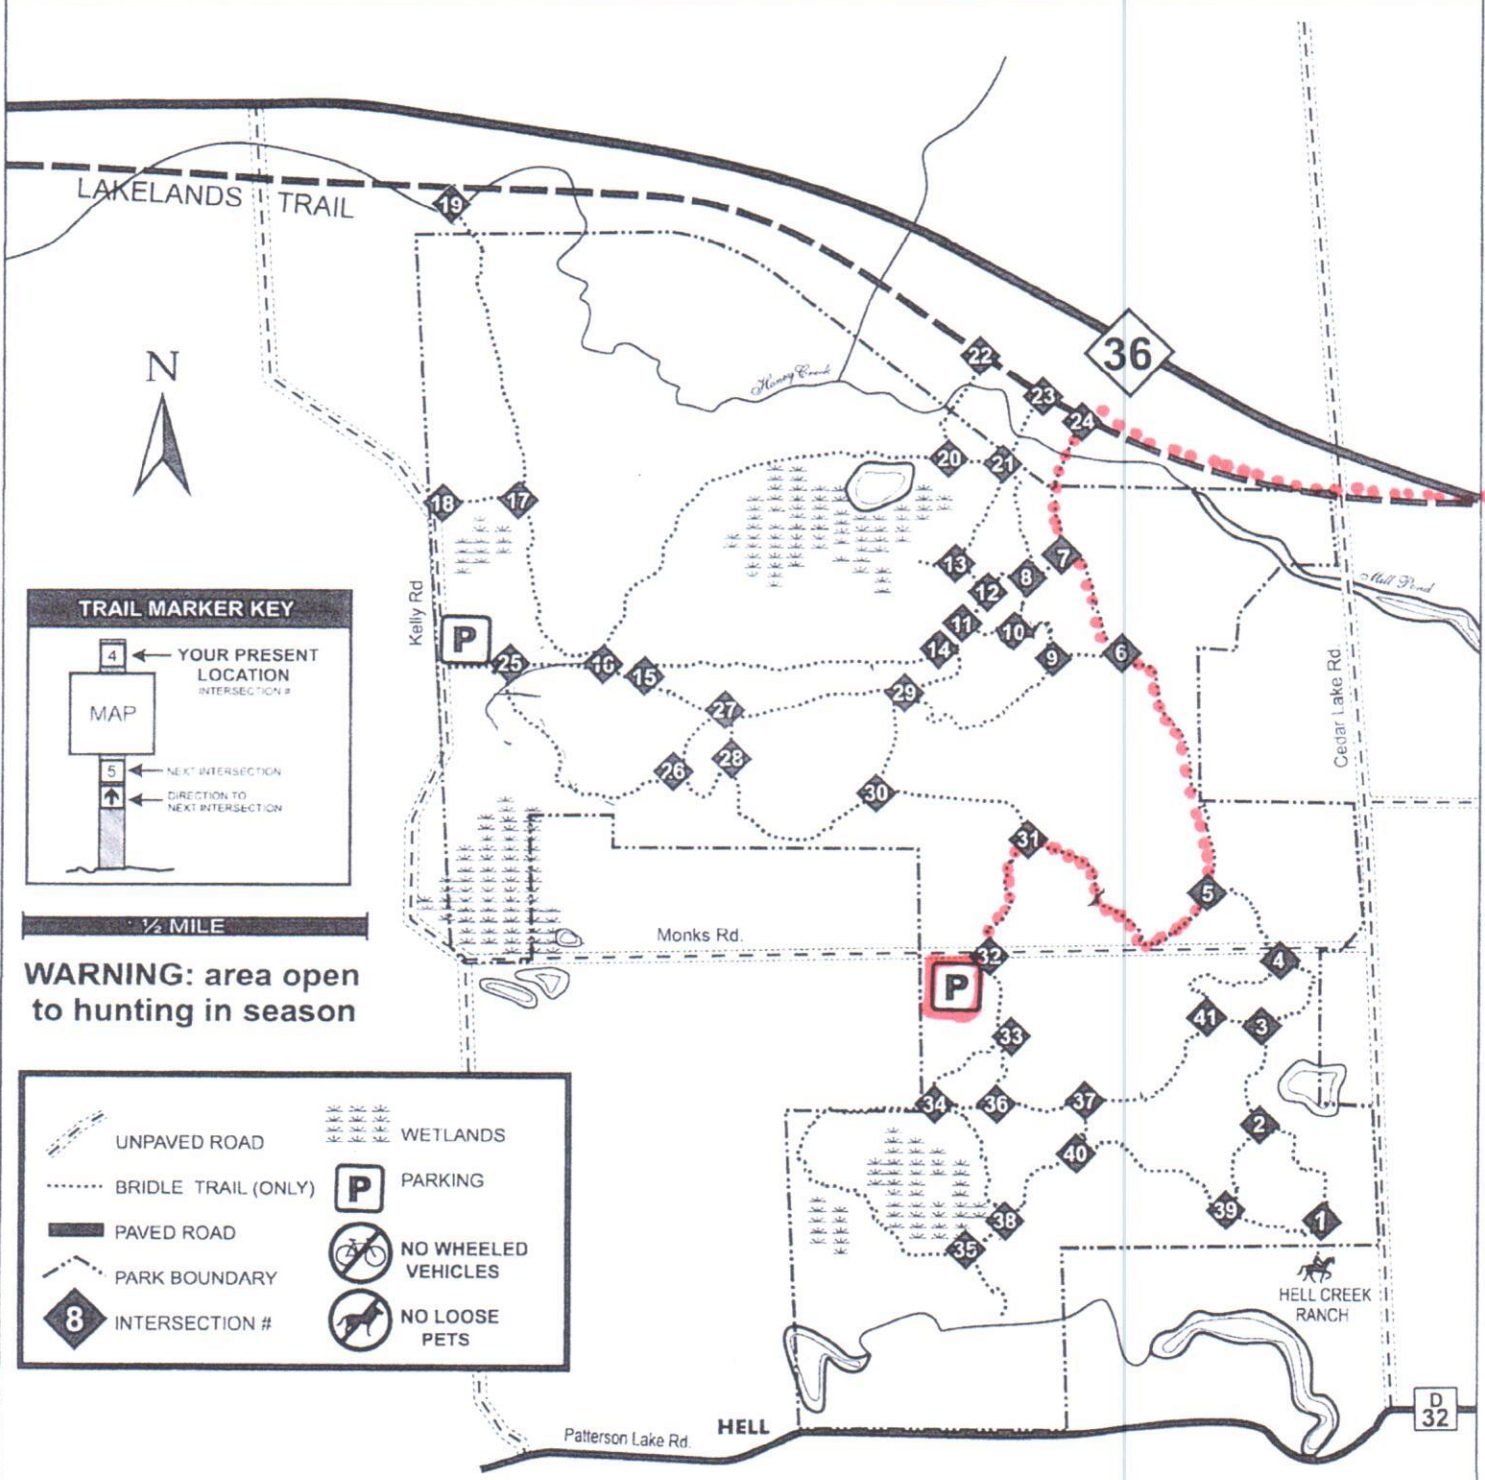

Brighton Bridle Trails

Great Lakes, Great Times, Great Outdoors

www.michigan.gov/dnr

Follow LAKELANDS MAP

N↑

LAKELANDS TRAIL

BETWEEN BRIGHTON AND
PINCKNEY REC AREAS

(Map is not to scale)

EQUESTRIAN (BRIDLE) TRAILS

PINCKNEY STATE RECREATION AREA

TRAIL MARKER KEY

4 ← YOUR PRESENT LOCATION INTERSECTION #

MAP

5 ← NEXT INTERSECTION

↑ ← DIRECTION TO NEXT INTERSECTION

1/2 MILE

WARNING: area open to hunting in season

UNPAVED ROAD	WETLANDS
BRIDLE TRAIL (ONLY)	PARKING
PAVED ROAD	NO WHEELED VEHICLES
PARK BOUNDARY	NO LOOSE PETS
INTERSECTION #	