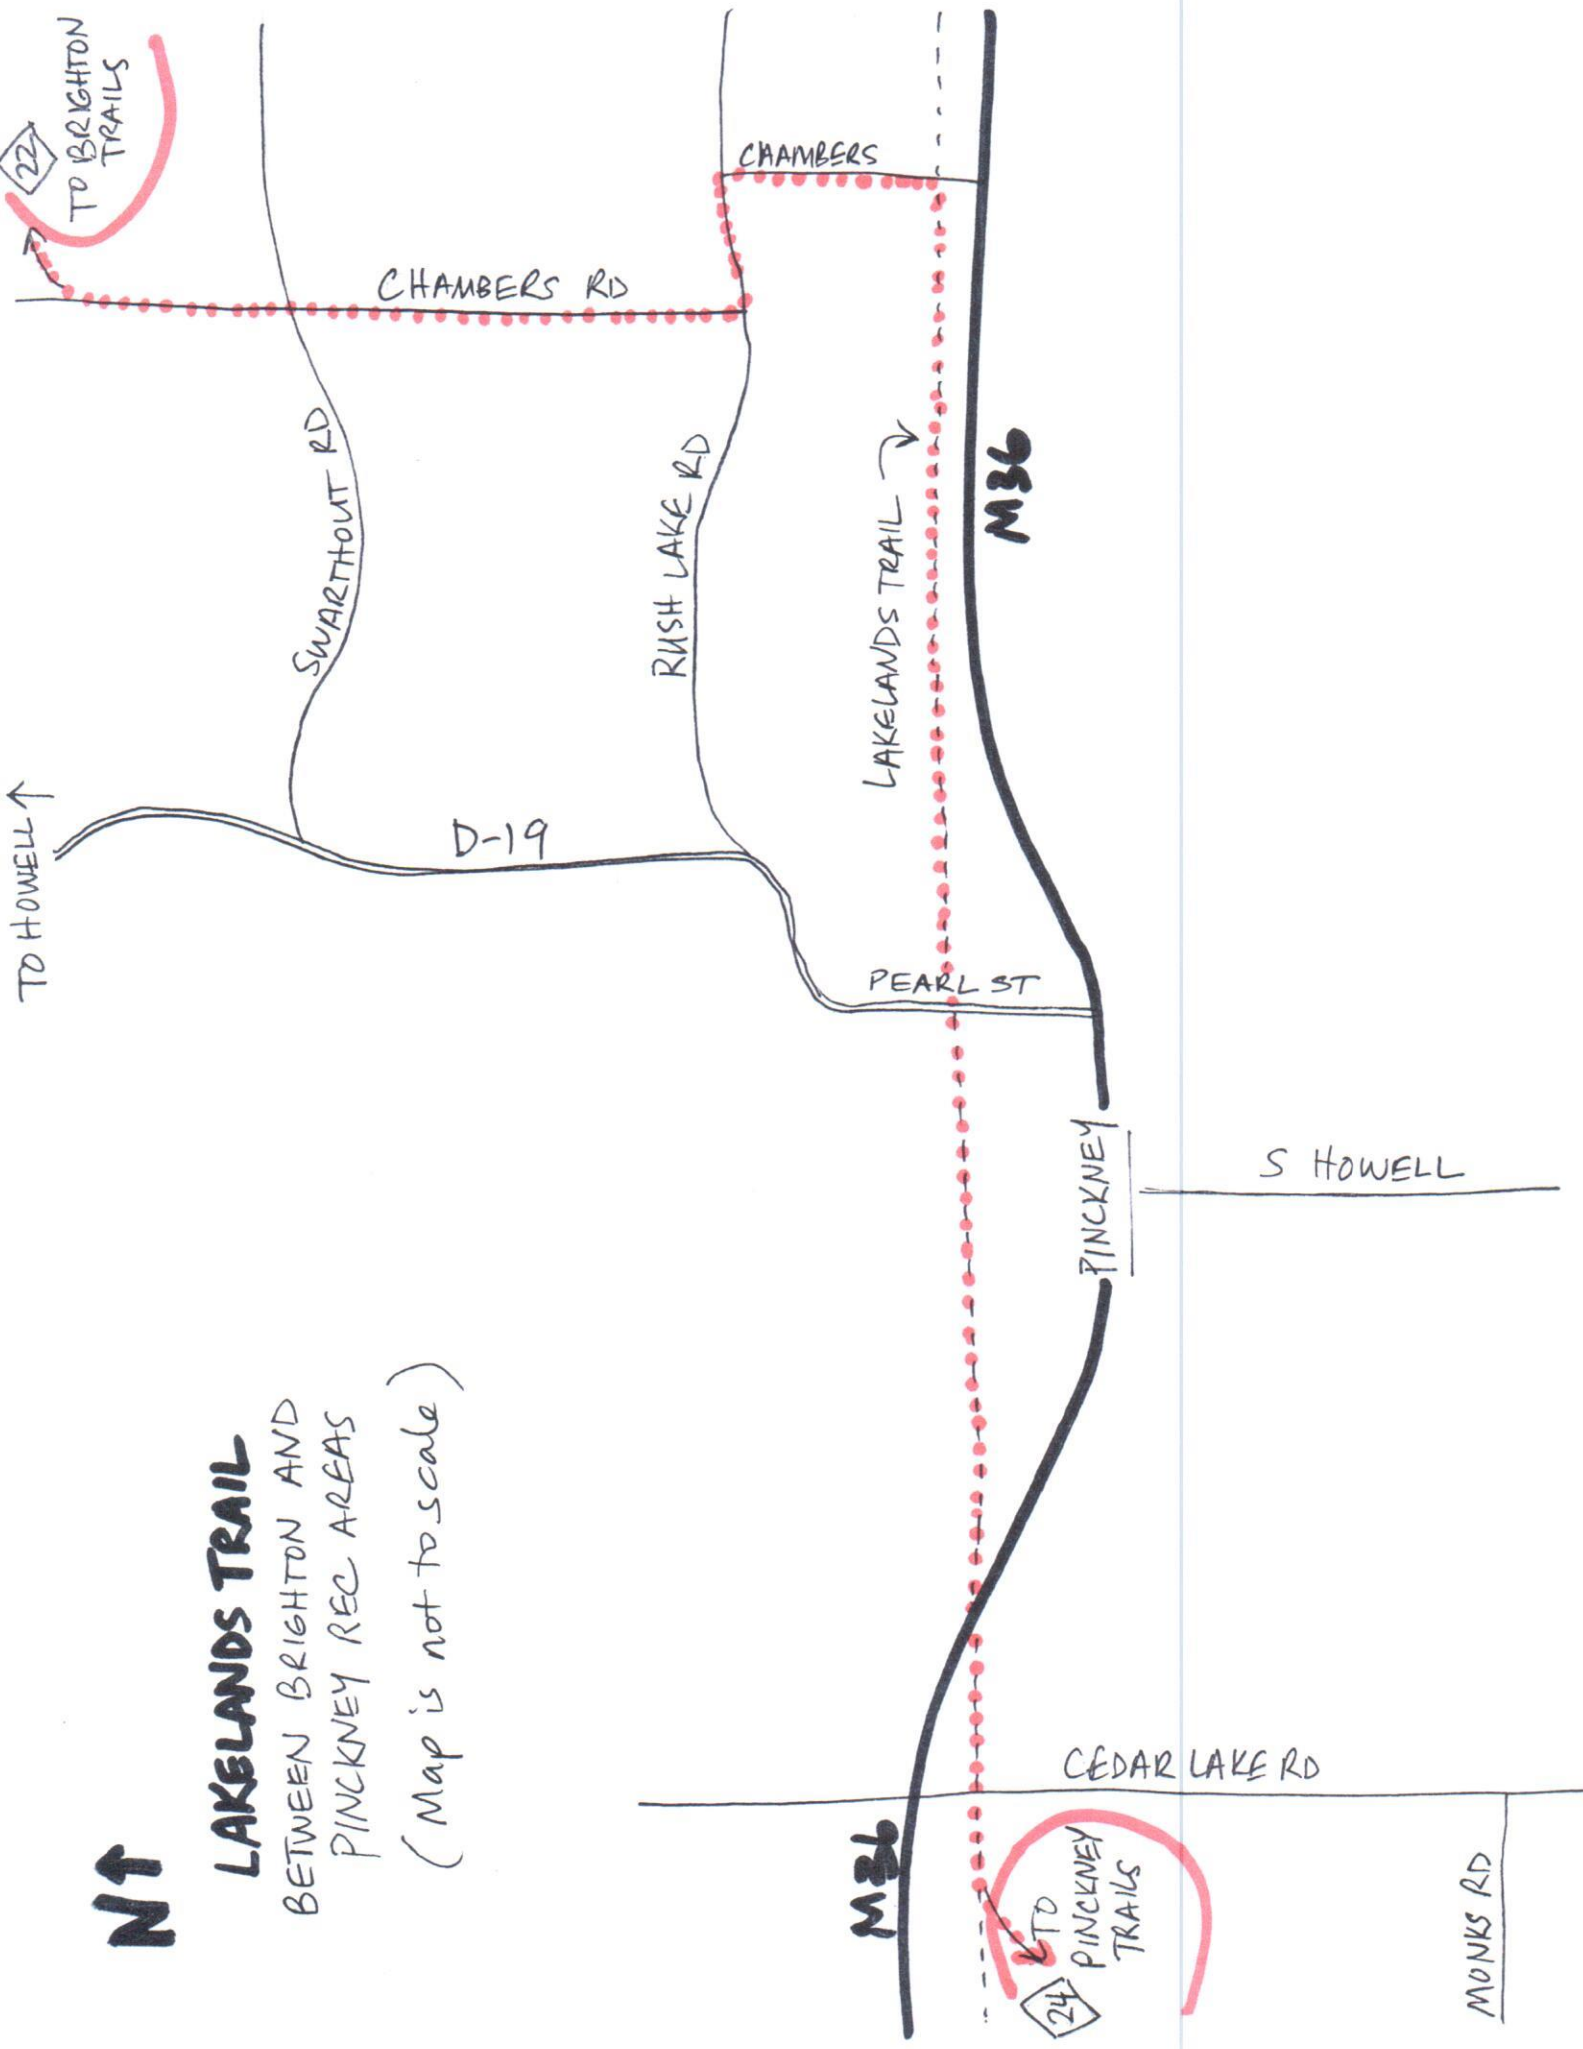

Brighton Bridle Trails

Great Lakes, Great Times, Great Outdoors

www.michigan.gov/dnr

Follow LAKELANDS MAP

N↑

LAKELANDS TRAIL

BETWEEN BRIGHTON AND
PINCKNEY REC AREAS

(Map is not to scale)

EQUESTRIAN (BRIDLE) TRAILS

PINCKNEY STATE RECREATION AREA

TRAIL MARKER KEY

4 ← YOUR PRESENT LOCATION INTERSECTION #

MAP

5 ← NEXT INTERSECTION

↑ ← DIRECTION TO NEXT INTERSECTION

1/2 MILE

WARNING: area open to hunting in season

UNPAVED ROAD	WETLANDS
BRIDLE TRAIL (ONLY)	PARKING
PAVED ROAD	NO WHEELED VEHICLES
PARK BOUNDARY	NO LOOSE PETS
INTERSECTION #	